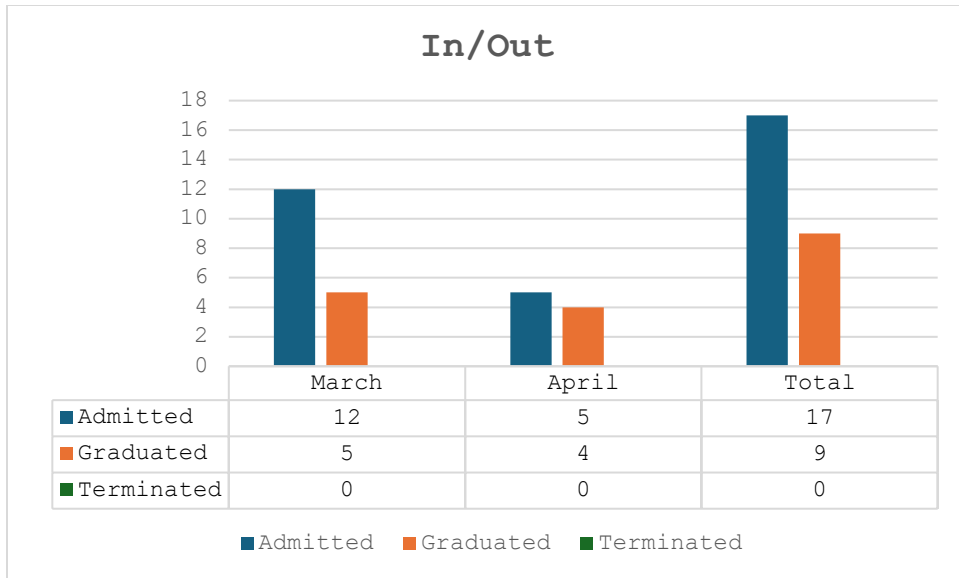

DREAMS Court Data

Gender:

Trends:

Male: Up 1.8% since last meeting.

Female: Down 1.8% since last meeting.

Race/Ethnicity:

Trends:

White/Caucasian: Down 0.1% since last meeting.

Black/African American: Down 1.3% since last meeting.

Hispanic: Up 0.9% since last meeting.

American Indian: Up 0.5% since last meeting.

In/Out:

Trends:

Total admitted participants: Down 9 compared to last meeting.

Total graduated participants: Up 2 compared to last meeting.

Total terminated participants: Down 3 compared to last meeting.

2-month reporting period compared to 3-month reporting period last meeting