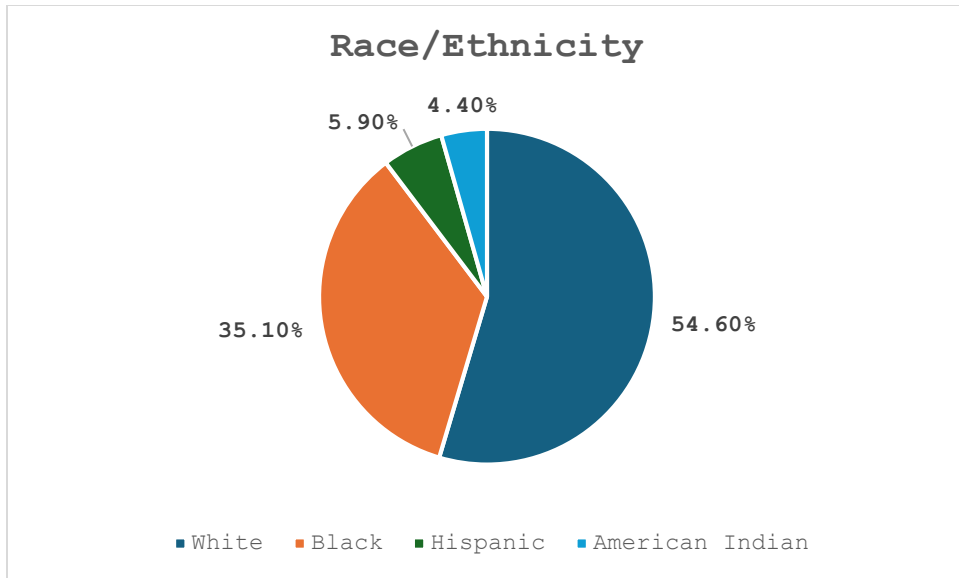

DREAMS Court Data

Gender:

Trends:

Male: Up 1.8% since last meeting.

Female: Down 1.8% since last meeting.

Race/Ethnicity:

Trends:

White/Caucasian: Down 0.1% since last meeting.

Black/African American: Down 1.3% since last meeting.

Hispanic: Up 0.9% since last meeting.

American Indian: Up 0.5% since last meeting.

In/Out:

Trends:

Total admitted participants: Down 9 compared to last meeting.