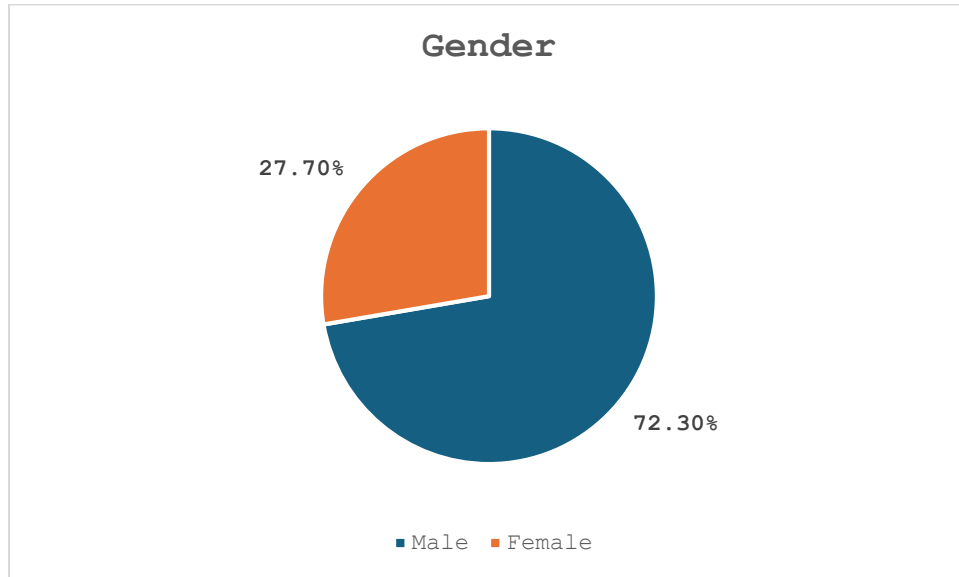

DREAMS Court Data

Gender:

Trends:

Male: Up 1.8% since last meeting.

Female: Down 1.8% since last meeting.

Race/Ethnicity:

Trends:

White/Caucasian: Down 0.1% since last meeting.

Black/African American: Down 1.3% since last meeting.

Hispanic: Up 0.9% since last meeting.

American Indian: Up 0.5% since last meeting.

In/Out:

Trends:

Total admitted participants: Down 9 compared to last meeting.