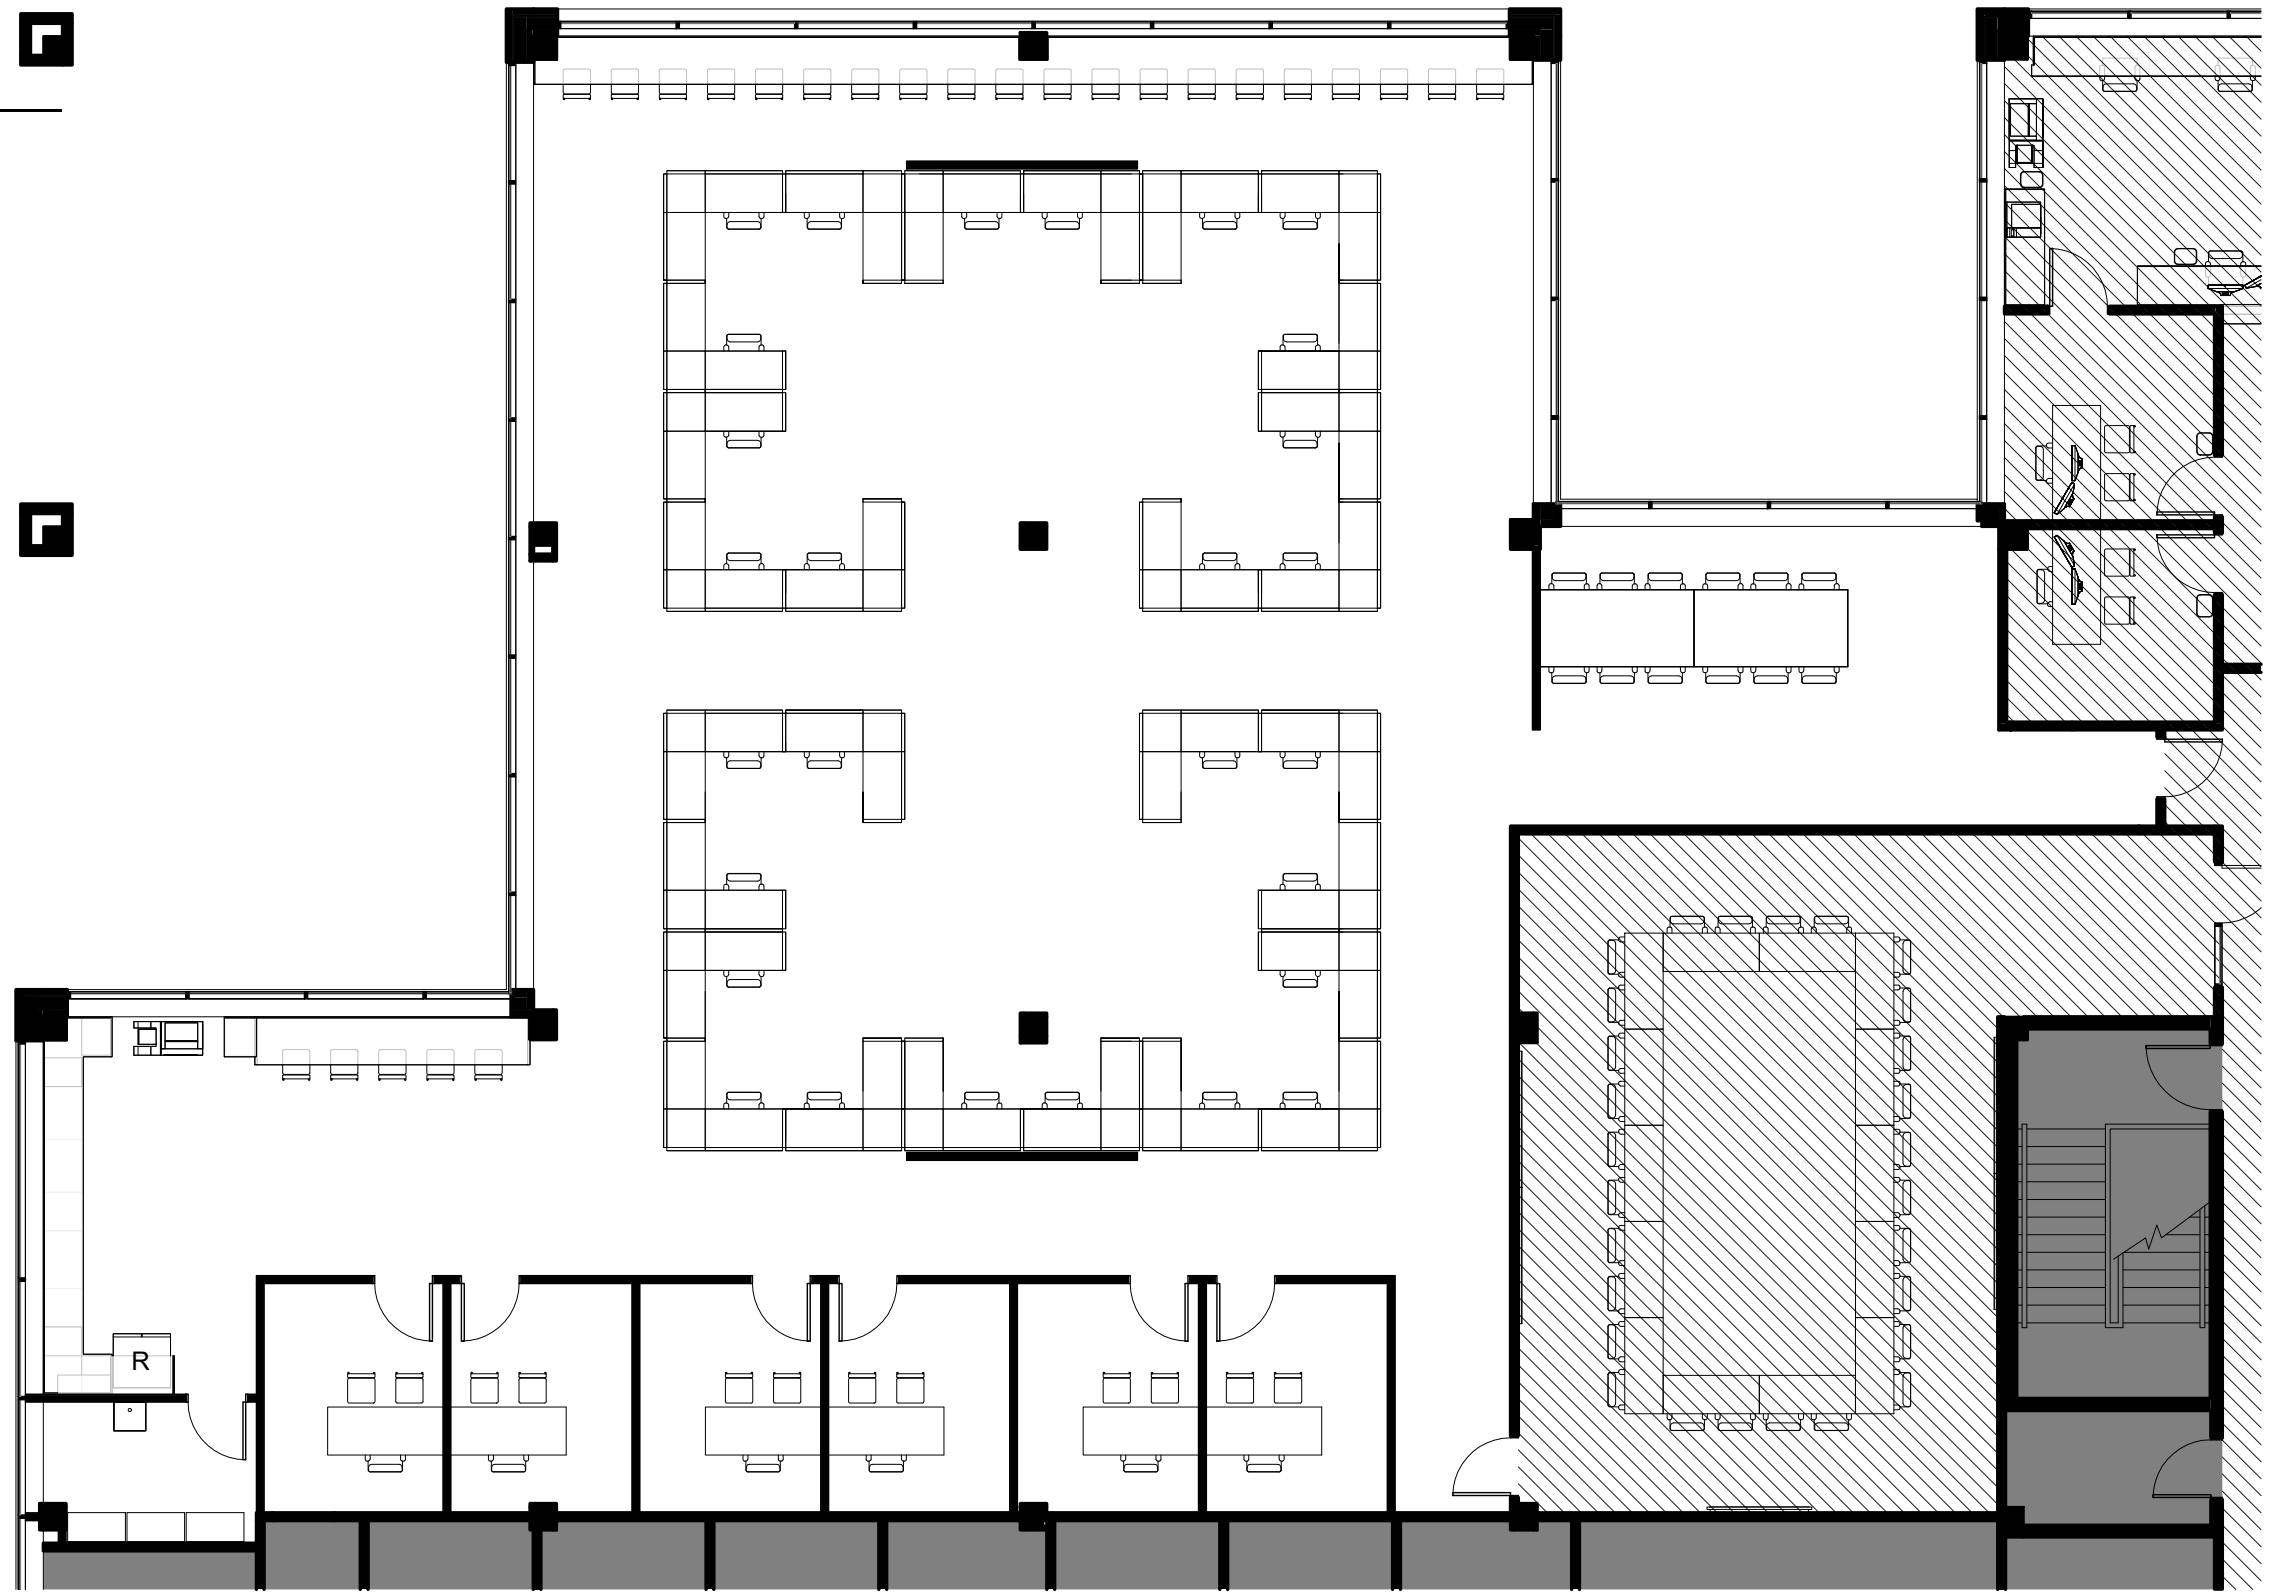

Net Usable Area

5,074.13 ft²

8/30/2024 10:47:06 AM

Oklahoma Human Services
Oklahoma County 55D CW Space

5905 Classen Ct, Oklahoma City, OK 73118

Conceptual Floor Plan

x101