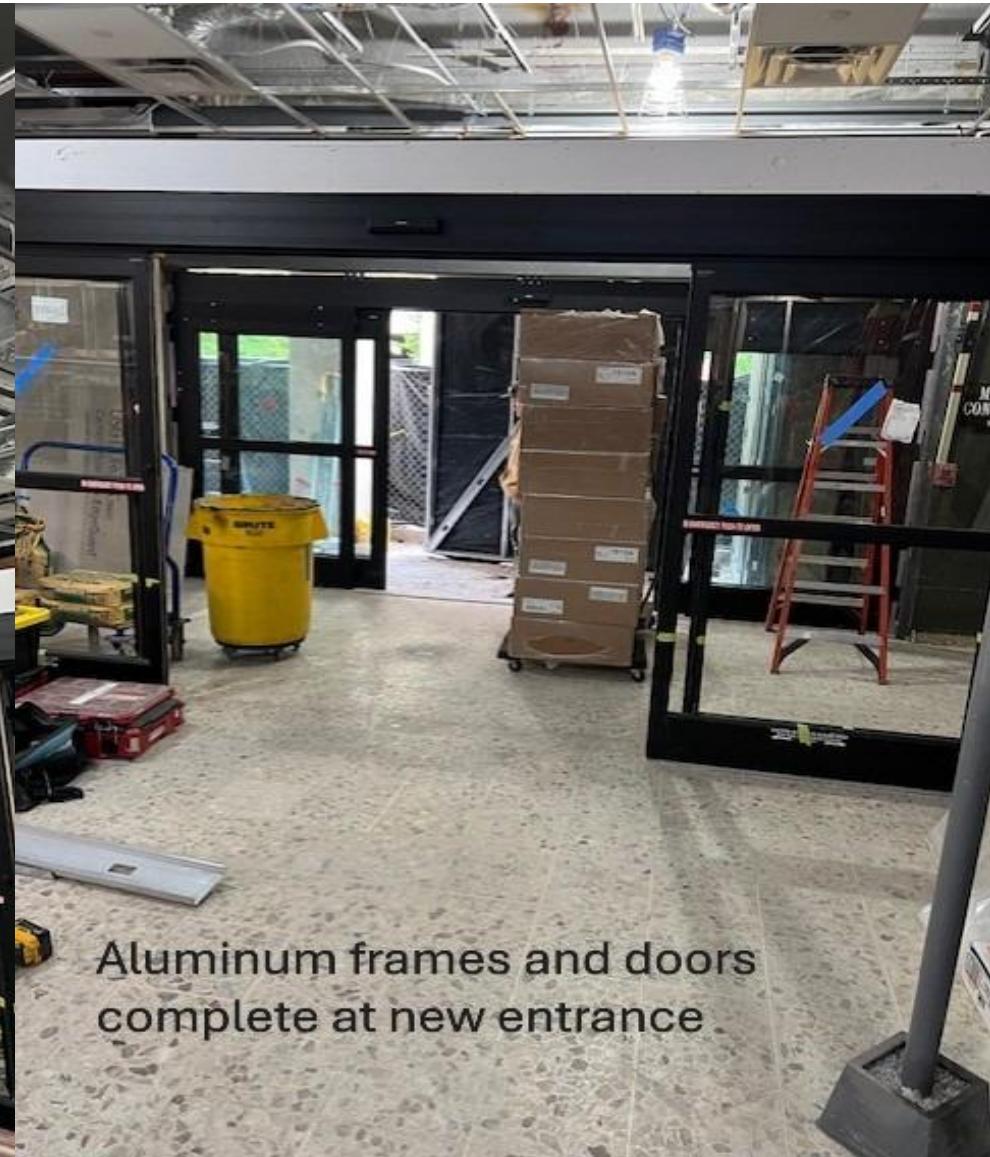

BOCC & PBA ARPA Projects
5/11/26 Meeting Update
Progress Photos

Annex Security / Front Entrance - ARPA 10067

Ceiling grid progressing East end of lobby

Aluminum frames and doors complete at new entrance

Behavioral Health Services Facility ARPA 10130