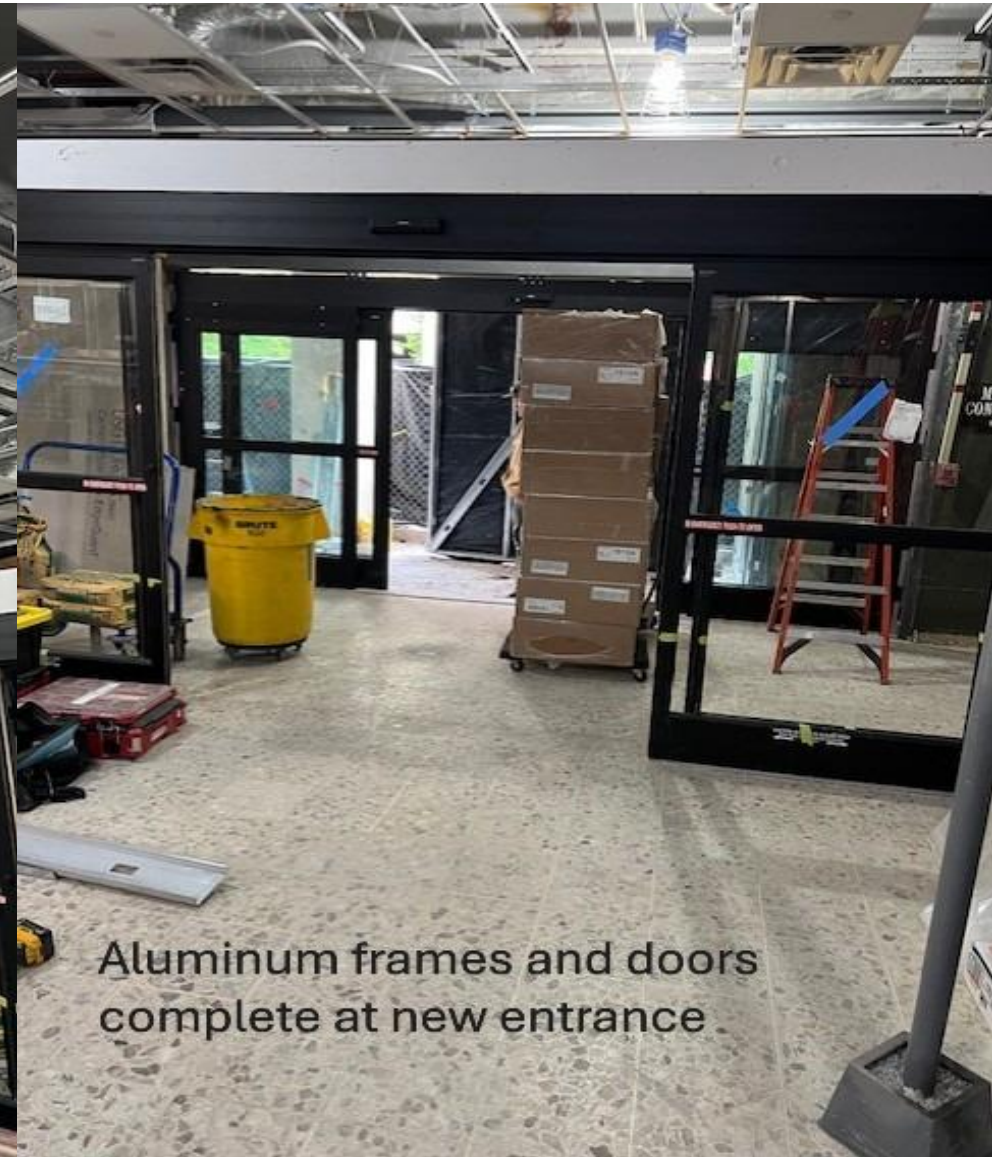

BOCC & PBA ARPA Projects
5/11/26 Meeting Update
Progress Photos

Annex Security / Front Entrance - ARPA 10067

Ceiling grid progressing East end of lobby

Aluminum frames and doors complete at new entrance

Behavioral Health Services Facility ARPA 10130